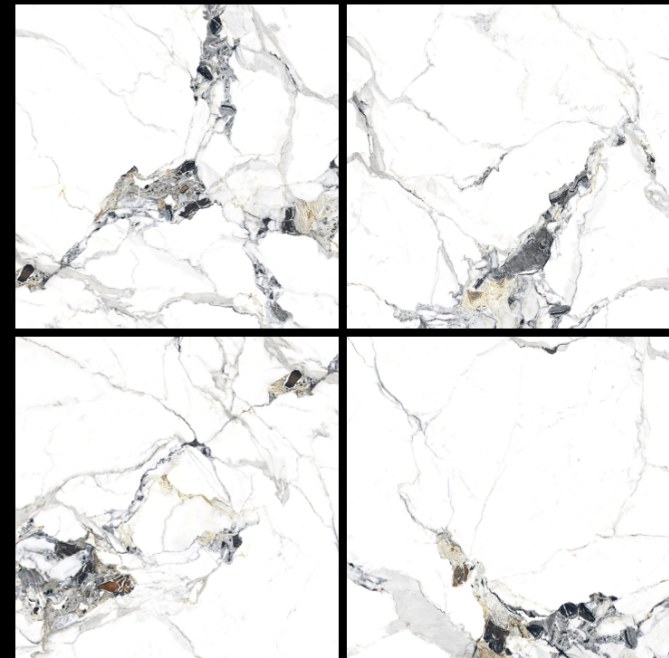

LOW WATER
ABSORPTION

GRISIAL CRYSTAL

LAGACY GREY

RANDOM 03

Size
1000x1000mm

Finish
Glossy

IMPACT
RESISTANCE

ZERO
MAINTENANCE

HIGH
STRENGTH

LOW WATER
ABSORPTION

LAGACY GREY

MEDECIA MARBLE

RANDOM 04

Size
1000x1000mm

Finish
Glossy

IMPACT
RESISTANCE

ZERO
MAINTENANCE

HIGH
STRENGTH

LOW WATER
ABSORPTION

MEDECIA MARBLE

ONYX GRAO

RANDOM 03

Size
1000x1000mm

Finish
Glossy