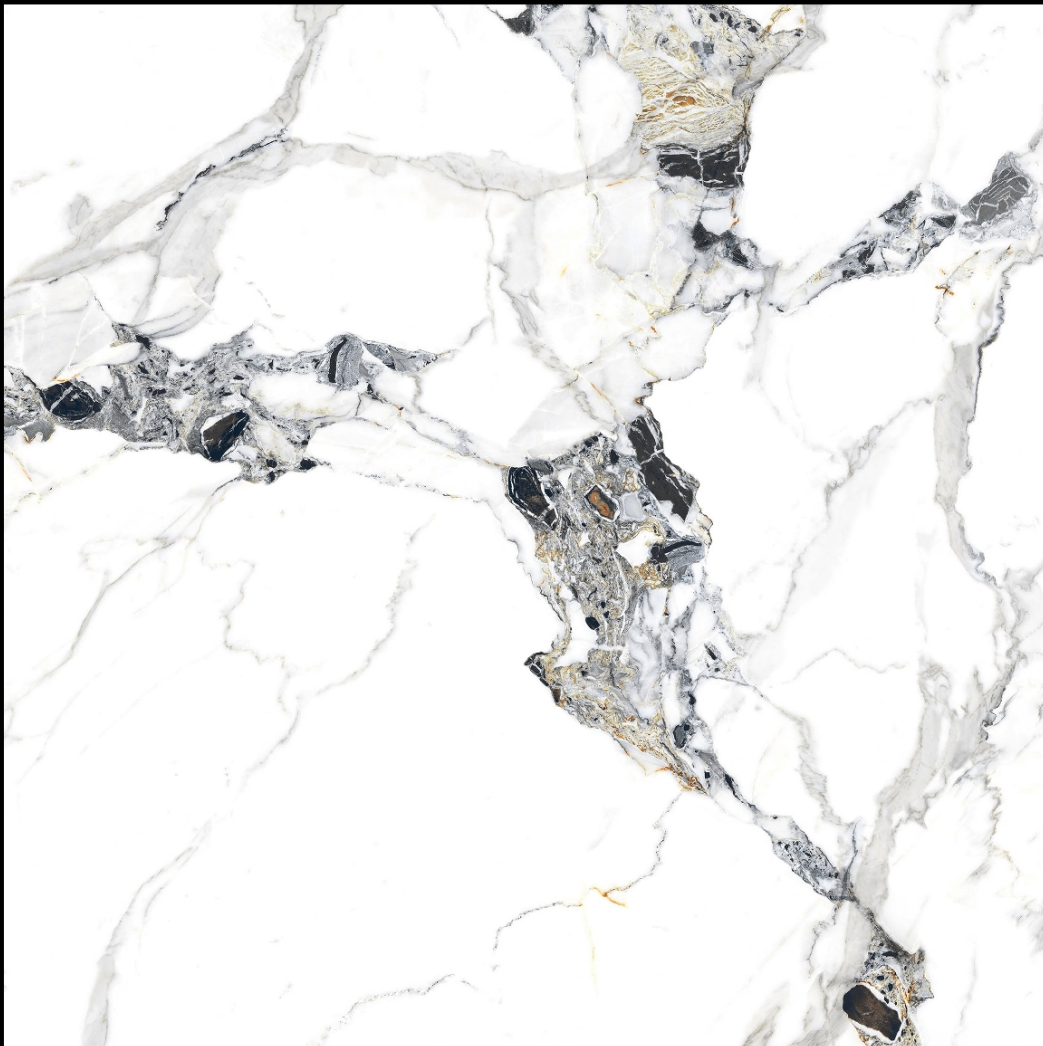

MEDECIA MARBLE

RANDOM 04

Size
1000x1000mm

Finish
Glossy

IMPACT
RESISTANCE

ZERO
MAINTENANCE

HIGH
STRENGTH

LOW WATER
ABSORPTION