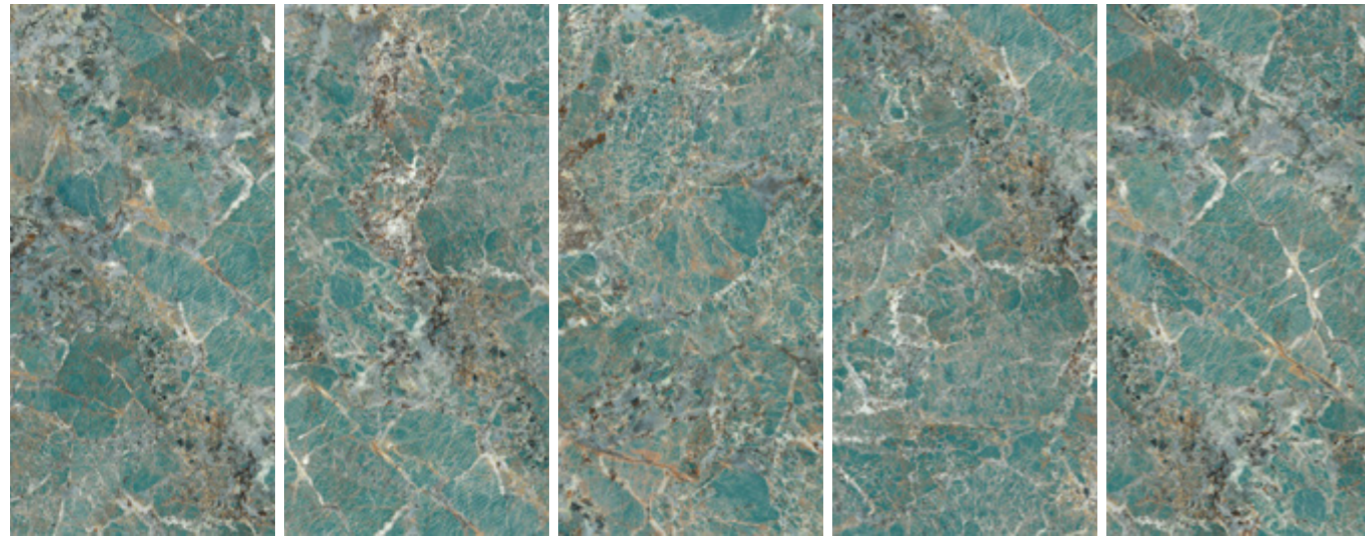

AMAZZONITE

MÃ

01.TBR60120.1450
01.TBR60120.1474

BỀ MẶT

Glossy
Matt Crystal

KÍCH THƯỚC

600x1200mm

SỐ FACE

10 faces